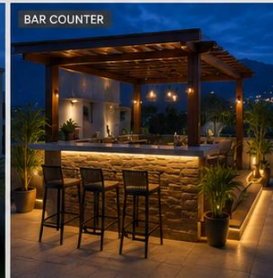

300 SQ YD HILL HOUSE ROOFTOP PROJECT

RELAX | ENTERTAIN | UNWIND

PROJECT HIGHLIGHTS

- 🏠 Pergola with Wooden Louvers
- 🏠 Tensile Fabric Tent Structure
- 🌿 Landscaped Garden & Greenery
- 💧 Waterfall Feature Wall
- 🍸 Bar Counter for Parties
- 💡 Ambient Lighting Design
- 🌄 Scenic Hill & Valley Views

🏠 MODERN DESIGN
Blends with Nature

🏠 PREMIUM MATERIALS
Stone, Wood, Fabric, Greenery

💡 SCENIC VIEWS
Hills, Valleys & City Lights

🍸 PERFECT FOR PARTIES
Bar, Lounge, Ambiance

🏠 RELAX • ENTERTAIN • UNWIND
Your Private Rooftop Retreat

Custom Furniture

Bespoke furniture crafted to suit individual interiors including:

- Beds
- Dining tables
- Sofa units
- TV consoles
- Study tables
- Lounge furniture
- Outdoor furniture

Intelligent Lighting Solutions

Smart and ambient lighting design featuring:

- Cove lighting
- Linear profiles