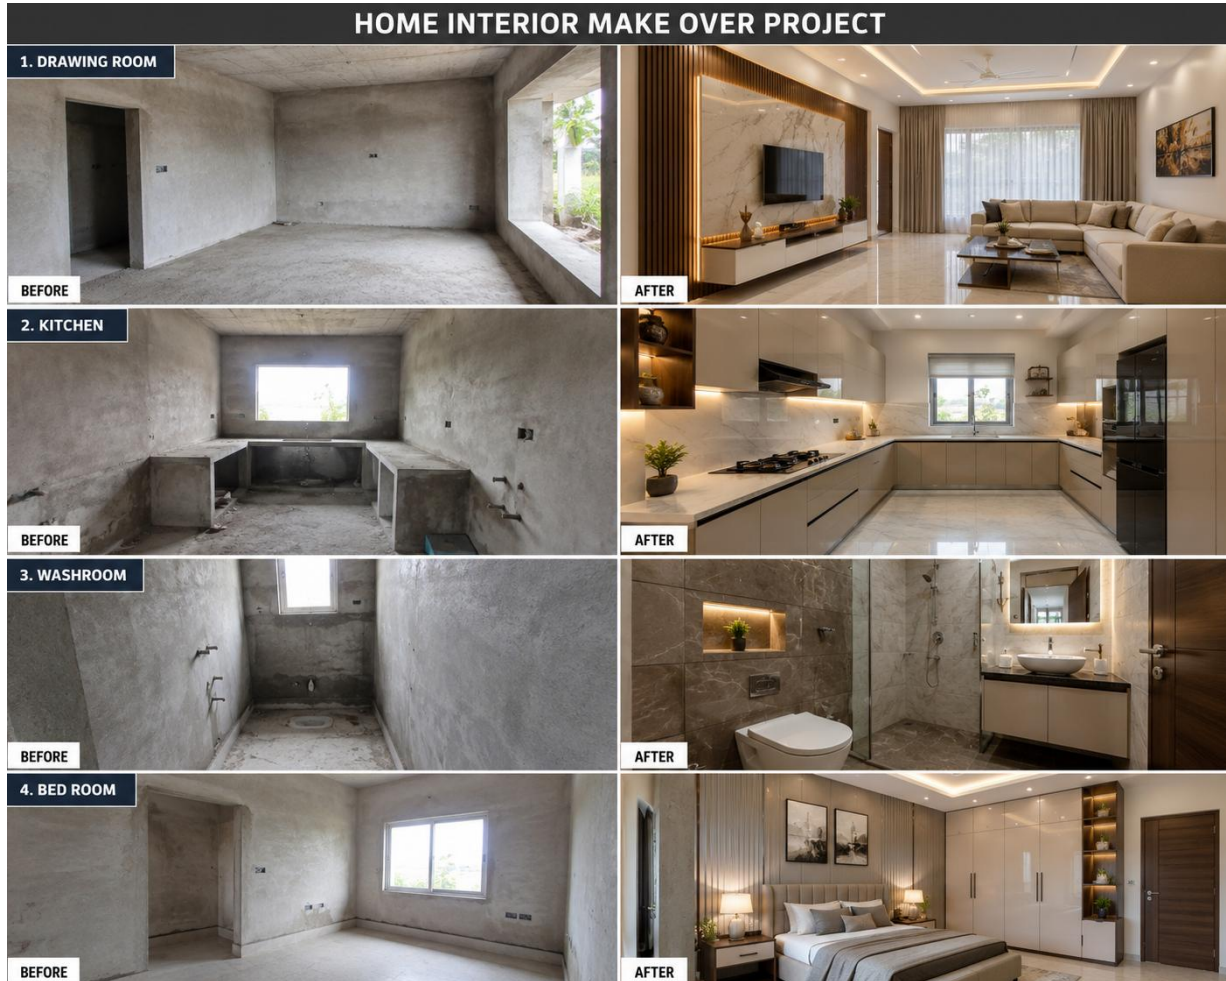

- Mood lighting
- Automation systems
- Architectural lighting
- Landscape illumination

Exterior Beautification

Facade enhancements, entrance features, decorative cladding, landscape lighting, boundary wall treatments, and outdoor entertainment areas.

Marble Statues & Artistic Installations

Premium marble sculptures, decorative art installations, fountains, and statement pieces that elevate the visual character of a project.

WHY CHOOSE US

- End-to-End Project Management
- Customized Design Solutions
- Premium Quality Materials