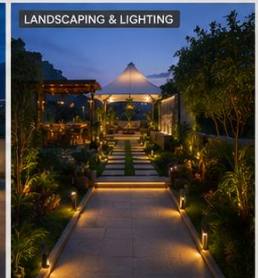

PERGOLA WITH LOUNGING

TENSILE FABRIC TENT STRUCTURE

WATERFALL FEATURE WALL

BAR COUNTER

LANDSCAPING & LIGHTING

🏠 MODERN DESIGN
Blends with Nature

🏠 PREMIUM MATERIALS
Stone, Wood, Fabric, Greenery

💡 SCENIC VIEWS
Hills, Valleys & City Lights